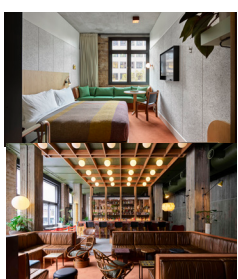

Ace Hotel
Sydney

47 - 53 Wentworth
Avenue, Sydney
P 02 8099 8799

WEBSITE

Code ACECENTRE