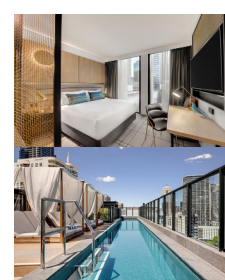

Promo Code: FSSROOMS

RYDGES

389 Pitt Street, Sydney
P 02 8268 1888 or
1800 838 830

WEBSITE

MARGOT
SYDNEY

339 Pitt Street, Sydney
P 02 8027 8000

WEBSITE

vibe HOTELS