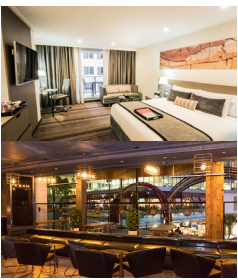

Promo Code: FSSROOMS

RYDGES

389 Pitt Street, Sydney
P 02 8268 1888 or
1800 838 830

WEBSITE

MARGOT
SYDNEY

339 Pitt Street, Sydney
P 02 8027 8000

WEBSITE

vibe HOTELS