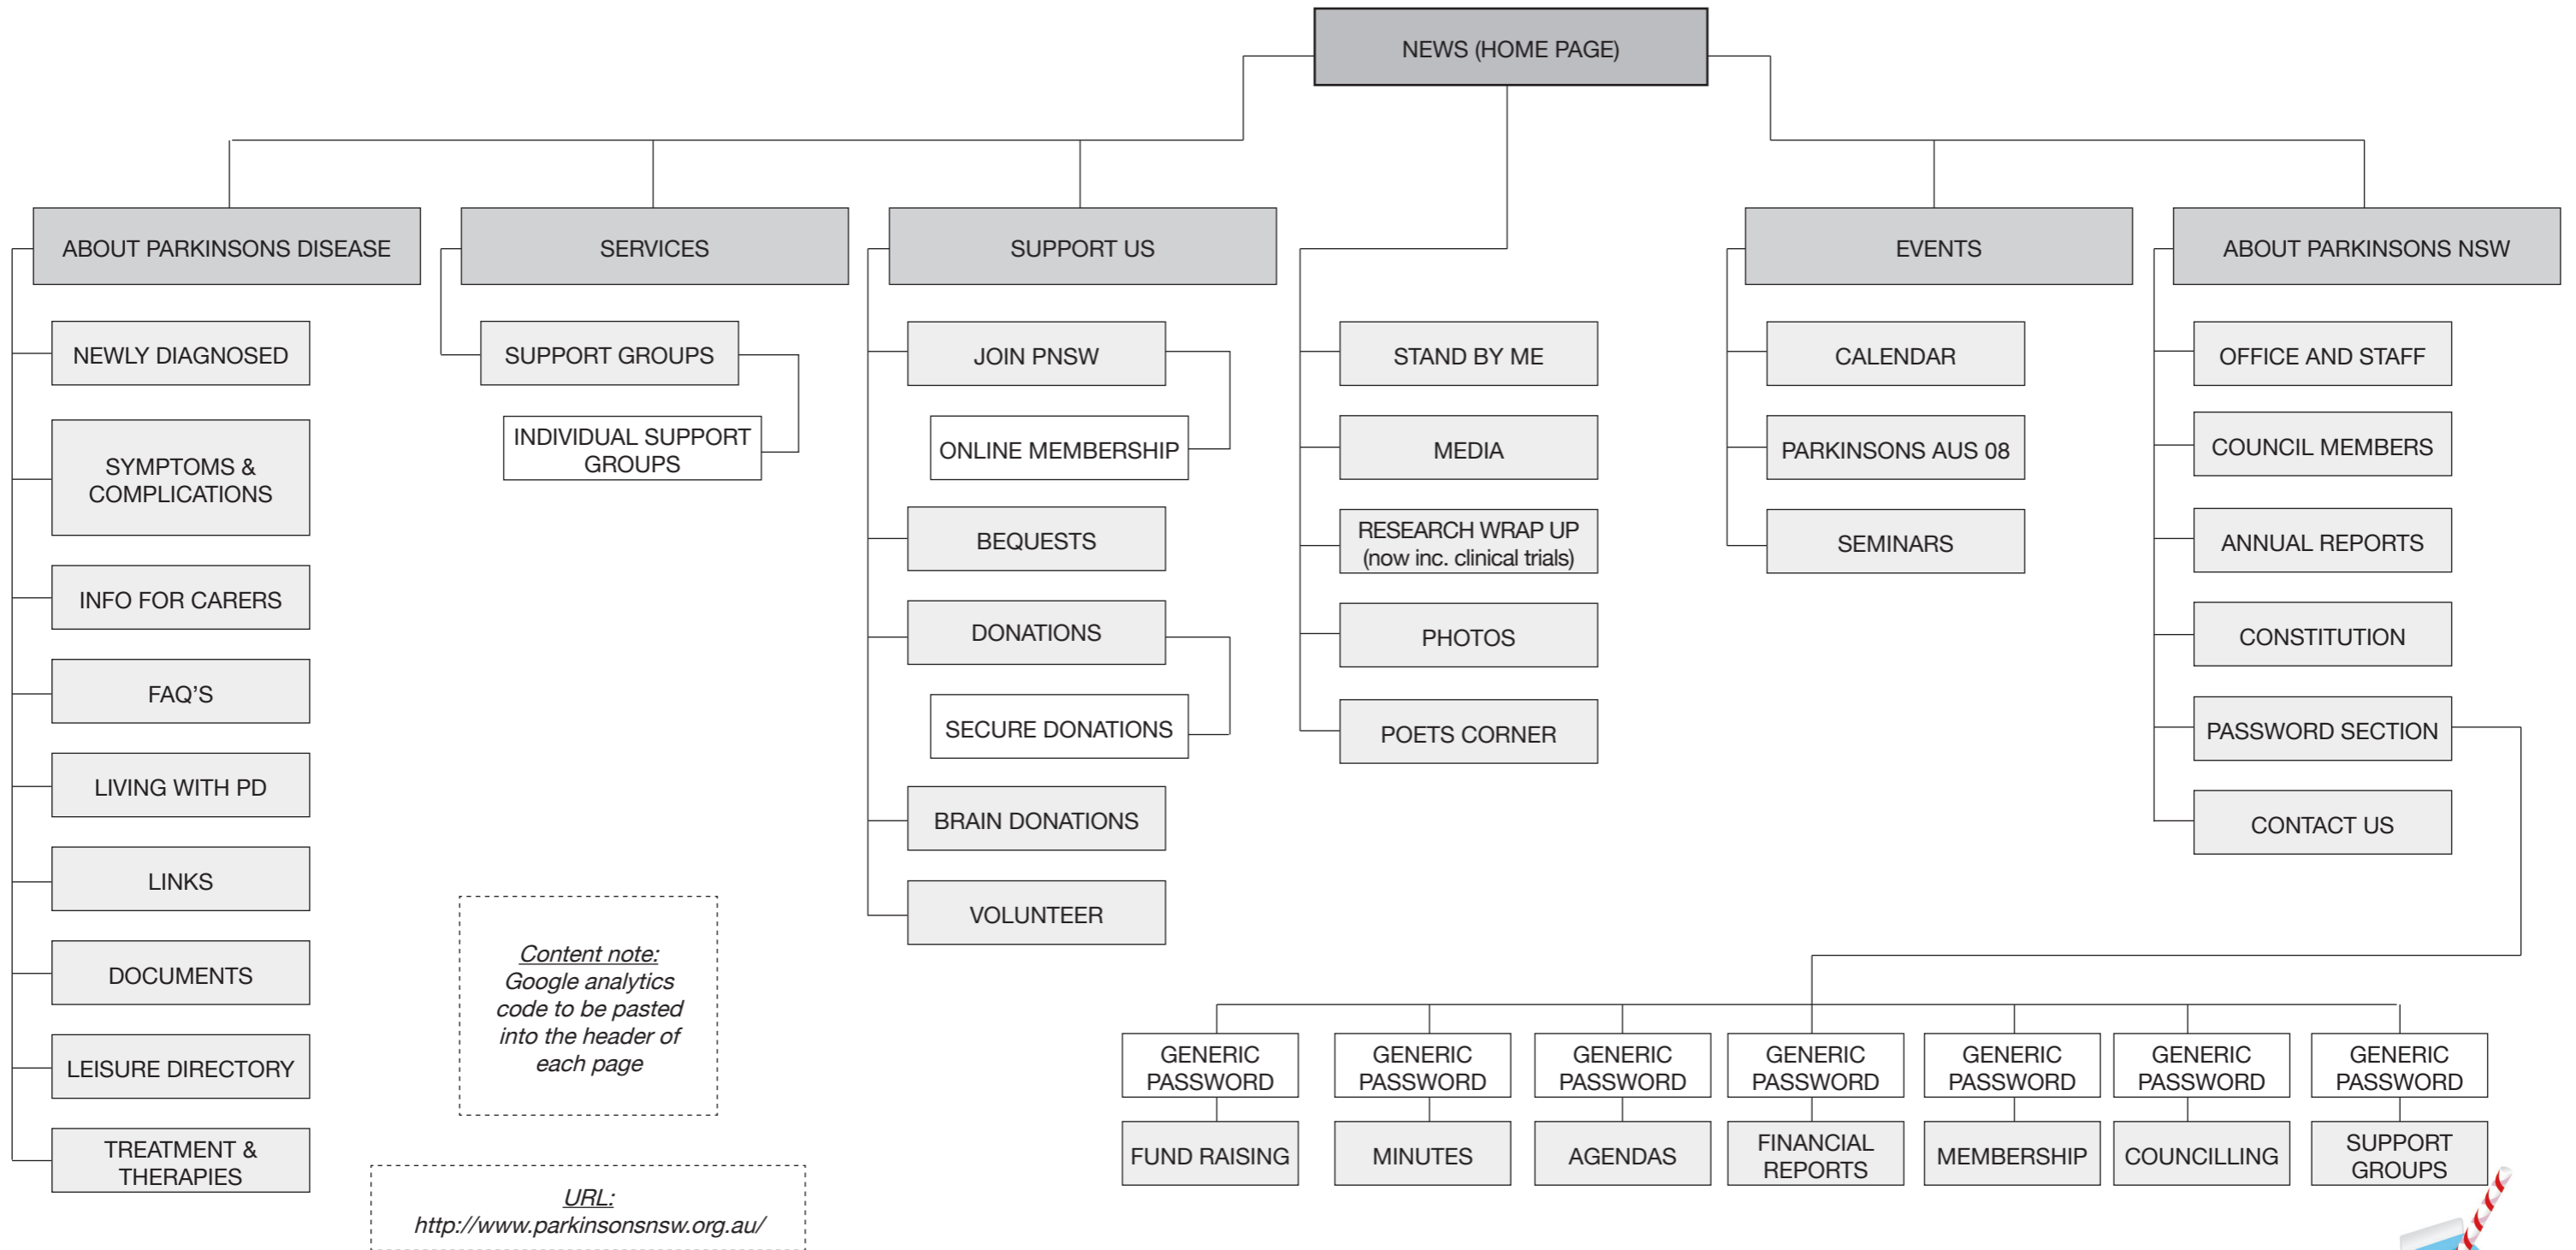

Parkinsons NSW Website Sitemap for V1 website (10/12/07 - V.1.3)

HTML Based Site - Approx 36 Page set up with CMS friendly structure

*please note - any alterations to this map once production has begun could incur further costs